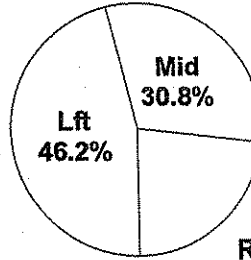

2003 Houchens Industries/KHSAA Girls' Sweet 16 - TEAM SHOT CHART for the Clinton County Lady Bulldogs
Lexington Catholic Lady Knights vs. Clinton County Lady Bulldogs
DATE: 03/29/2003 TIME: 10:00 am CST SITE: Bowling Green, KY

Shot Summary	M/A	%	PTS
3Pt FG	5/21	23.8%	15
2Pt FG	8/20	40.0%	16
Layups - L	2/2	100.0%	4
Layups - R	2/2	100.0%	4
Dunks	0/0	0.0%	0
Putbacks	3/5	60.0%	6
Overall Shooting	13/41	31.7%	31
Free Throws	5/9	55.6%	5
Total Points			36

By Period	FG	FGA	FG%	3Pt	3PA	3P%	FT	FTA	FT%	PTS	ORB	DRB	TR	PF	AST	TO	BS	ST	P/S
1st Period	6	12	50.0	1	5	20.0	1	1	100	14	3	3	6	2	3	5	1	0	1.17
2nd Period	3	7	42.9	2	5	40.0	0	1	0.00	8	0	6	6	3	2	5	1	0	1.14
3rd Period	2	11	18.2	1	7	14.3	3	3	100	8	3	7	10	6	1	5	1	0	0.67
4th Period	2	11	18.2	1	4	25.0	1	4	25.0	6	6	5	11	8	1	6	2	2	0.46
Game	13	41	31.7	5	21	23.8	5	9	55.6	36	12	21	33	19	7	21	5	2	0.80

Scoring Breakdown