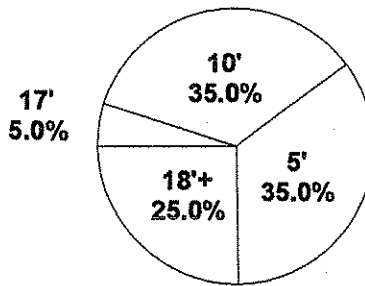

Scoring Range