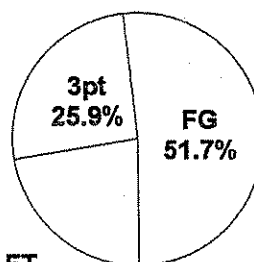

Scoring Distribution