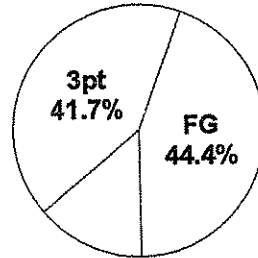

Shot Summary	M/A	%	PTS
3Pt FG	5/21	23.8%	15
2Pt FG	8/20	40.0%	16
Layups - L	2/2	100.0%	4
Layups - R	2/2	100.0%	4
Dunks	0/0	0.0%	0
Putbacks	3/5	60.0%	6
Overall Shooting	13/41	31.7%	31
Free Throws	5/9	55.6%	5
Total Points			36